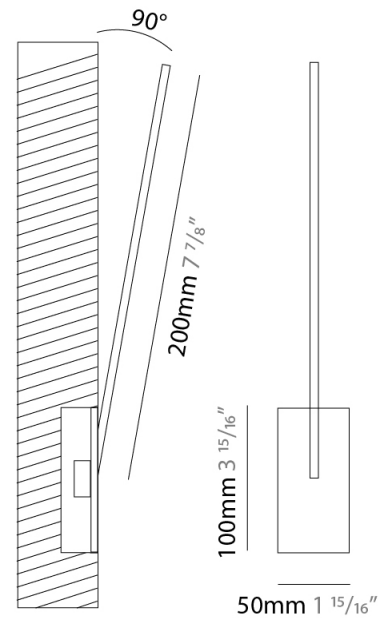

PROJECT	_____
TYPE	_____
SPECIFIER	_____
QUANTITY	_____
DATE	_____

SPILLO 1 ROD RECESSED

D46012- _____ - _____
base number   Color   Finish
                                         Temperature   Options

1. To build a product code in our configurator select the specify button on the base model # product page
2. To build a manual product code on this datasheet choose from the options listed below in blue font and add the suffix to the base model #

GENERAL

Series: Spillo
Subseries: Spillo 1 Rod
Brand: Icone
Division: Design
Mounting Type: Recessed
Mounting Location: Wall
Subcategory: Ambient

PHYSICAL

Shape: Rectangle
Width (mm): 50
Width (in): 1 ¹⁵/₁₆
Height (mm): 200
Height (in): 7 ⁷/₈
Light Distribution: Adjustable
Fixture Finish: WHI / BLK / CHR / BGD
Fixture Material: Brass

ELECTRICAL

Lamp Type: LED
Total Output Wattage (W): 2.64
Dimming: 0-10V Dimming
Driver Included: No
Driver Location: Remote
Driver Type: Constant Voltage - 120 / 277Vac
Driver Class: Class 2
Input Voltage (V): 120 - 277
Output Voltage (V): 12
Upon Request: (Not included, see components) 0-10Vdc dimming / 277Vac

LED

Color Temperature (°K): 2700 / 3000
Nominal Lumen (lm): 220
CRI: >90 CRI
Lamp Life (hrs): 50000

OPTICAL

Adjustability: Tilt 120°

RATINGS AND CERTIFICATIONS

Certified By: Certified for North American Standards
IP rating: IP20