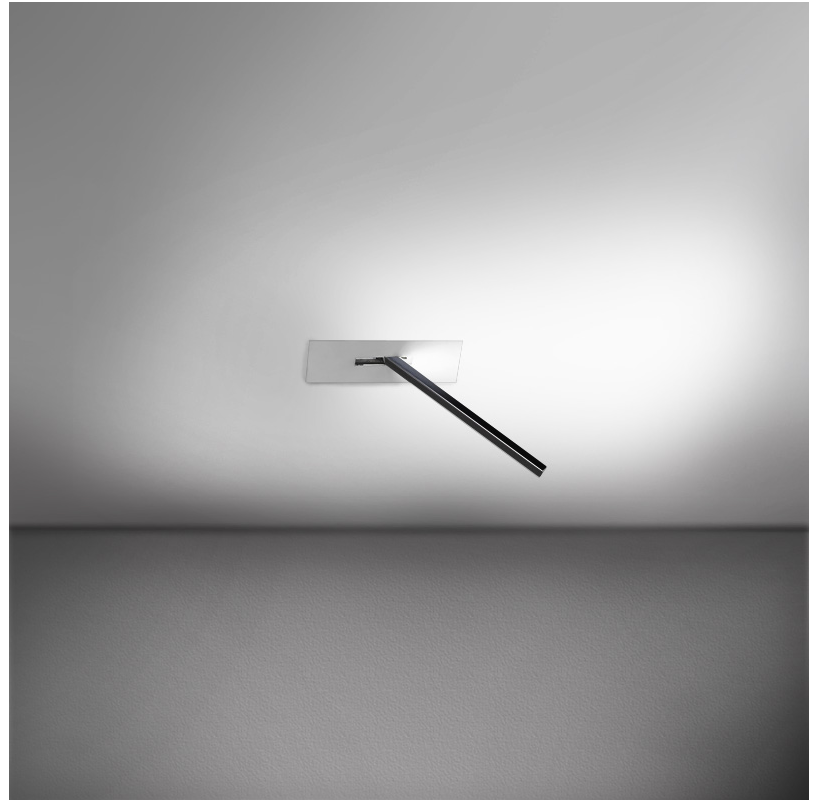

PROJECT	_____
TYPE	_____
SPECIFIER	_____
QUANTITY	_____
DATE	_____

SPILLO 1 ROD RECESSED

D46012- _____ - _____
base number   Color   Finish
                                         Temperature   Options

1. To build a product code in our configurator select the specify button on the base model # product page
2. To build a manual product code on this datasheet choose from the options listed below in blue font and add the suffix to the base model #

GENERAL

Series: Spillo
Subseries: Spillo 1 Rod
Brand: Icone
Division: Design
Mounting Type: Recessed
Mounting Location: Wall
Subcategory: Ambient

PHYSICAL

Shape: Rectangle
Width (mm): 50
Width (in): 1 ¹⁵/₁₆
Height (mm): 200
Height (in): 7 ⁷/₈
Light Distribution: Adjustable
Fixture Finish: WHI / BLK / CHR / BGD
Fixture Material: Brass

ELECTRICAL

Lamp Type: LED
Total Output Wattage (W): 2.64
Dimming: 0-10V Dimming
Driver Included: No
Driver Location: Remote
Driver Type: Constant Voltage - 120 / 277Vac
Driver Class: Class 2
Input Voltage (V): 120 - 277
Output Voltage (V): 12
Upon Request: (Not included, see components) 0-10Vdc dimming / 277Vac

LED

Color Temperature (°K): 2700 / 3000
Nominal Lumen (lm): 220
CRI: >90 CRI
Lamp Life (hrs): 50000

OPTICAL

Adjustability: Tilt 120°

RATINGS AND CERTIFICATIONS

Certified By: Certified for North American Standards
IP rating: IP20