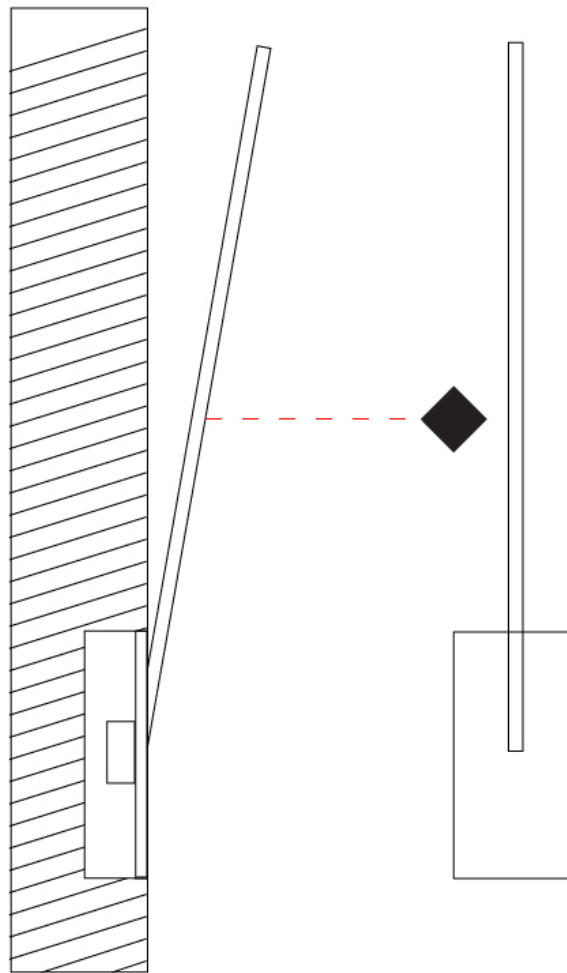

SPILLO 1 ROD RECESSED

D46012-

PROJECT _____

TYPE _____

SPECIFIER _____

QUANTITY _____

DATE _____

D