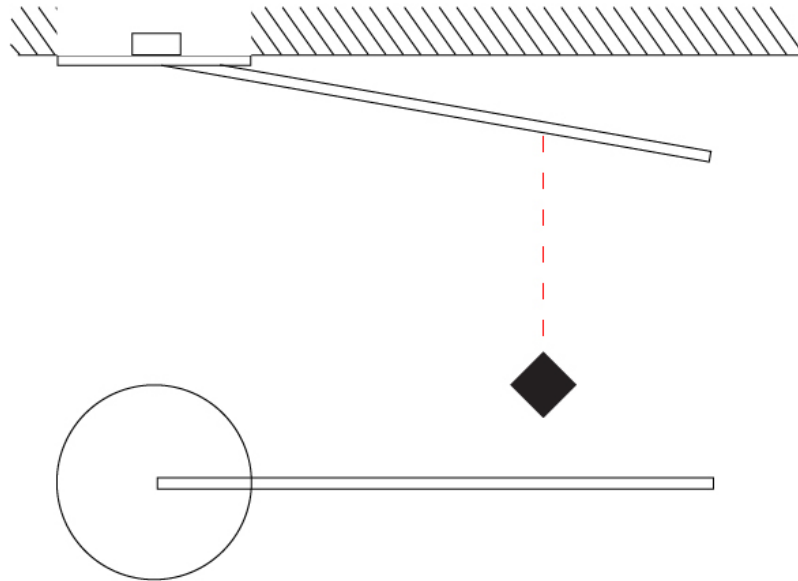

SPILLO 1 ROD RECESSED

D46020-

PROJECT _____

TYPE _____

SPECIFIER _____

QUANTITY _____

DATE _____

D